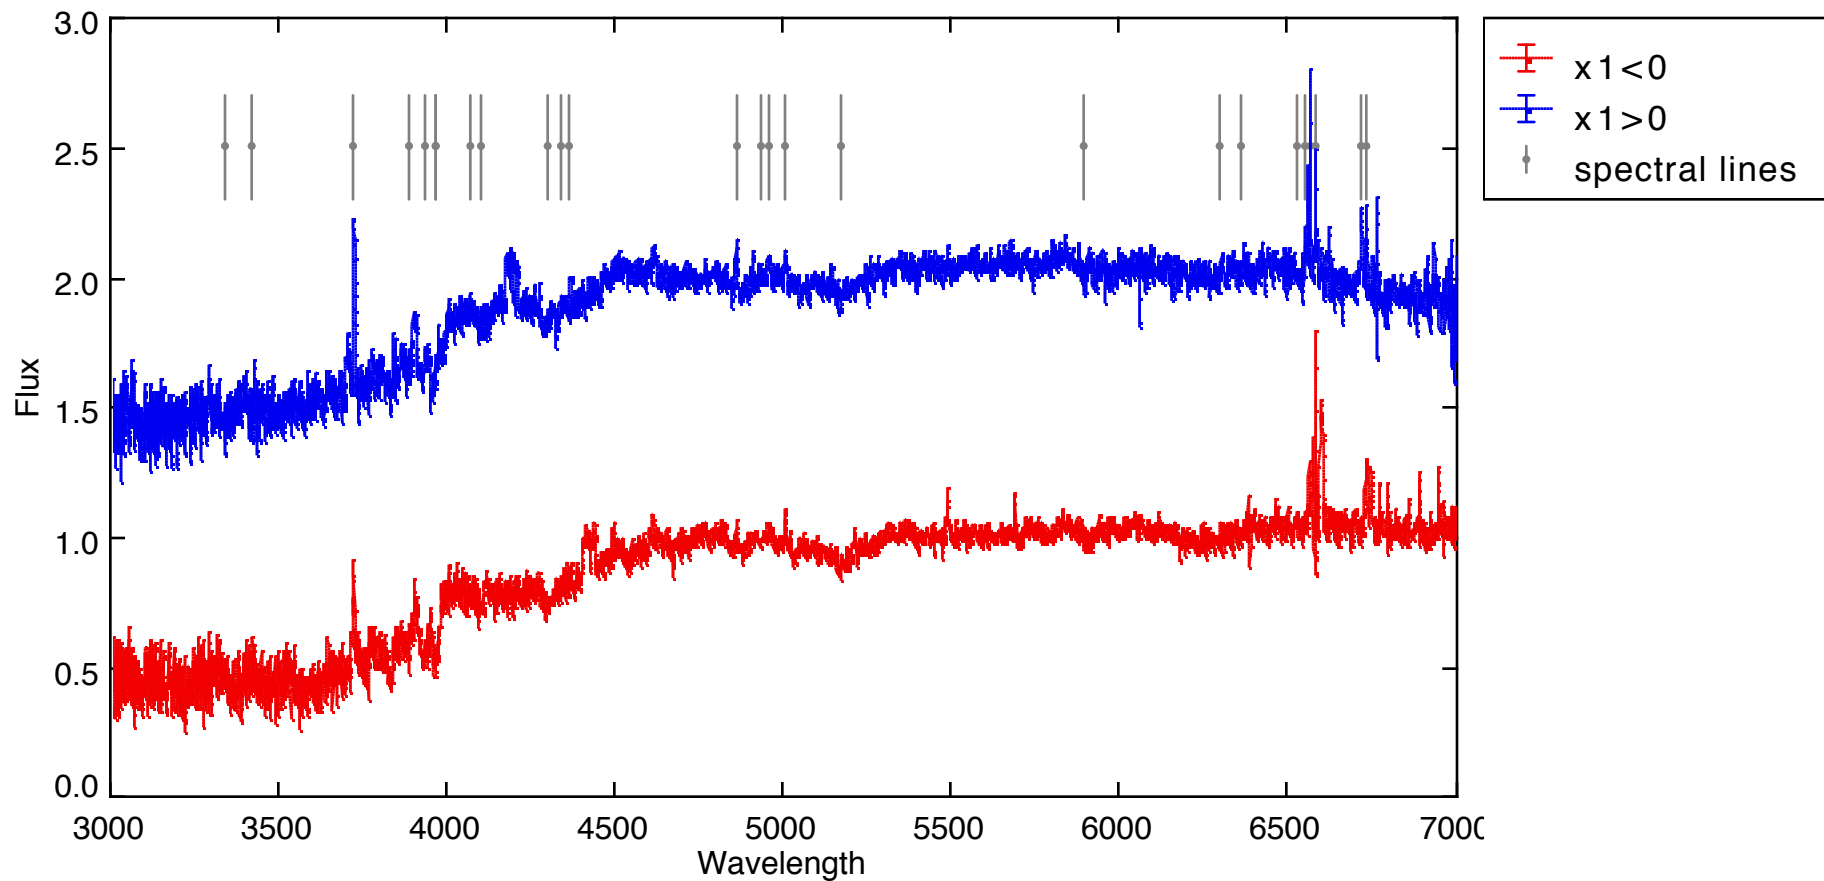

Average Spectra of SNe Ia Host

Shuvo, Mike, Jeremy, + OzDES

OzDES

OzDES (Stacks on SNe Ia colour)