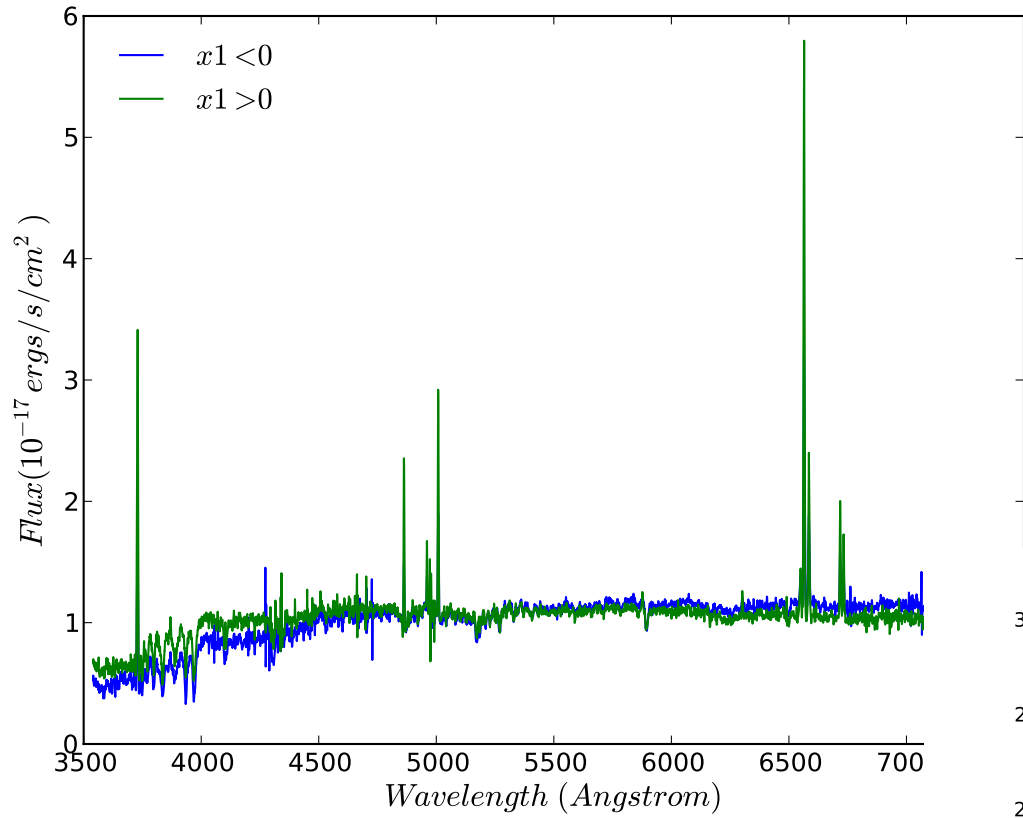

Average Spectra of SNe Ia Host

Shuvo, Mike, Jeremy, + OzDES

OzDES

OzDES (Stacks on SNe Ia colour)