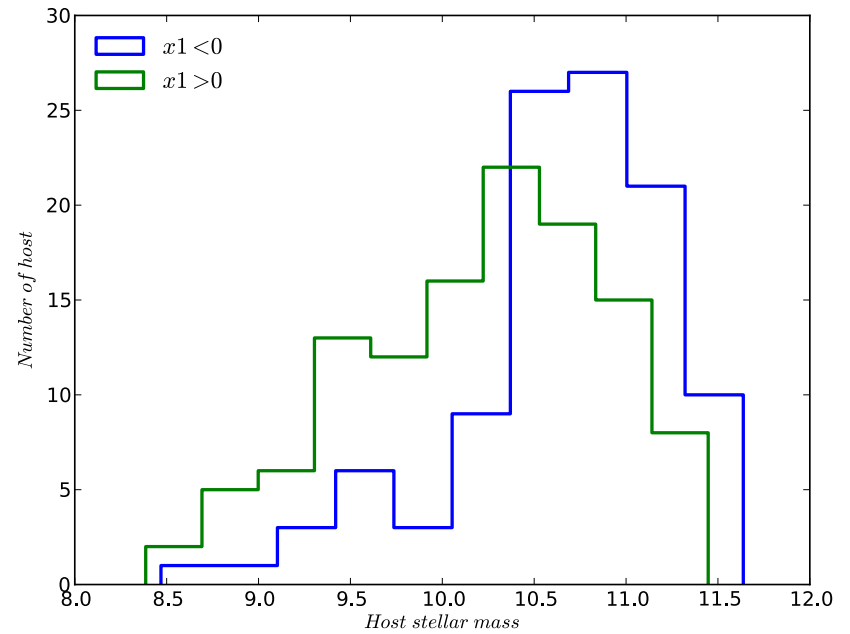

Average Spectra of SNe Ia Host

Shuvo, Mike, Jeremy, + OzDES

OzDES

OzDES (Stacks on SNe Ia colour)