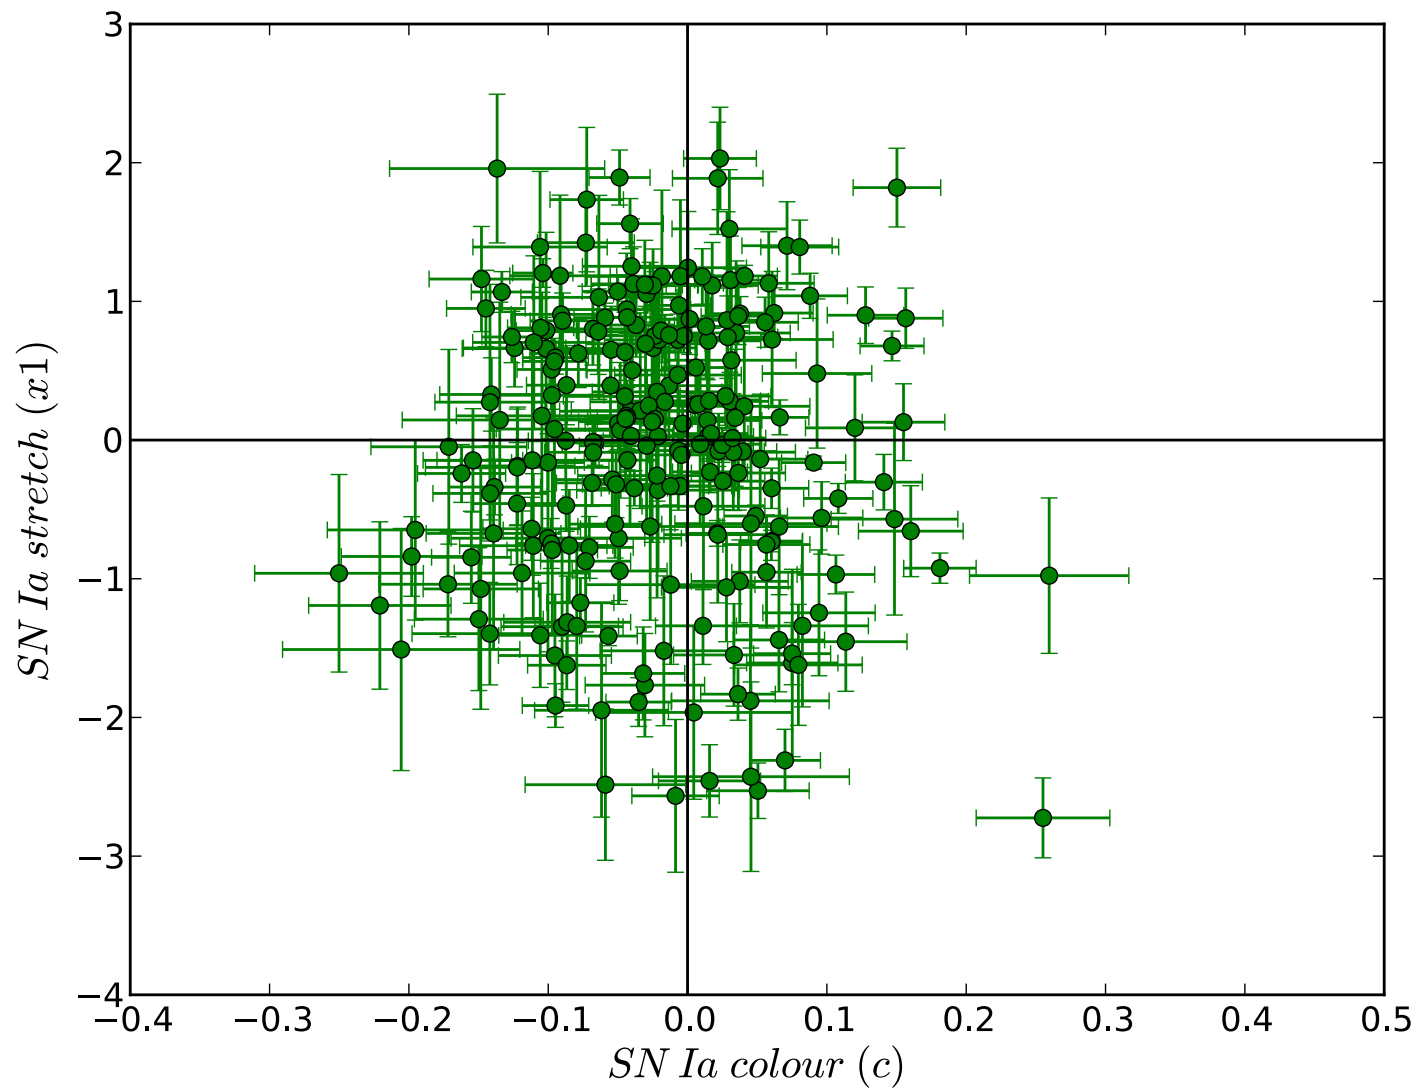

Average Spectra of SNe Ia Host

Shuvo, Mike, Jeremy, + OzDES

OzDES

OzDES (Stacks on SNe Ia colour)