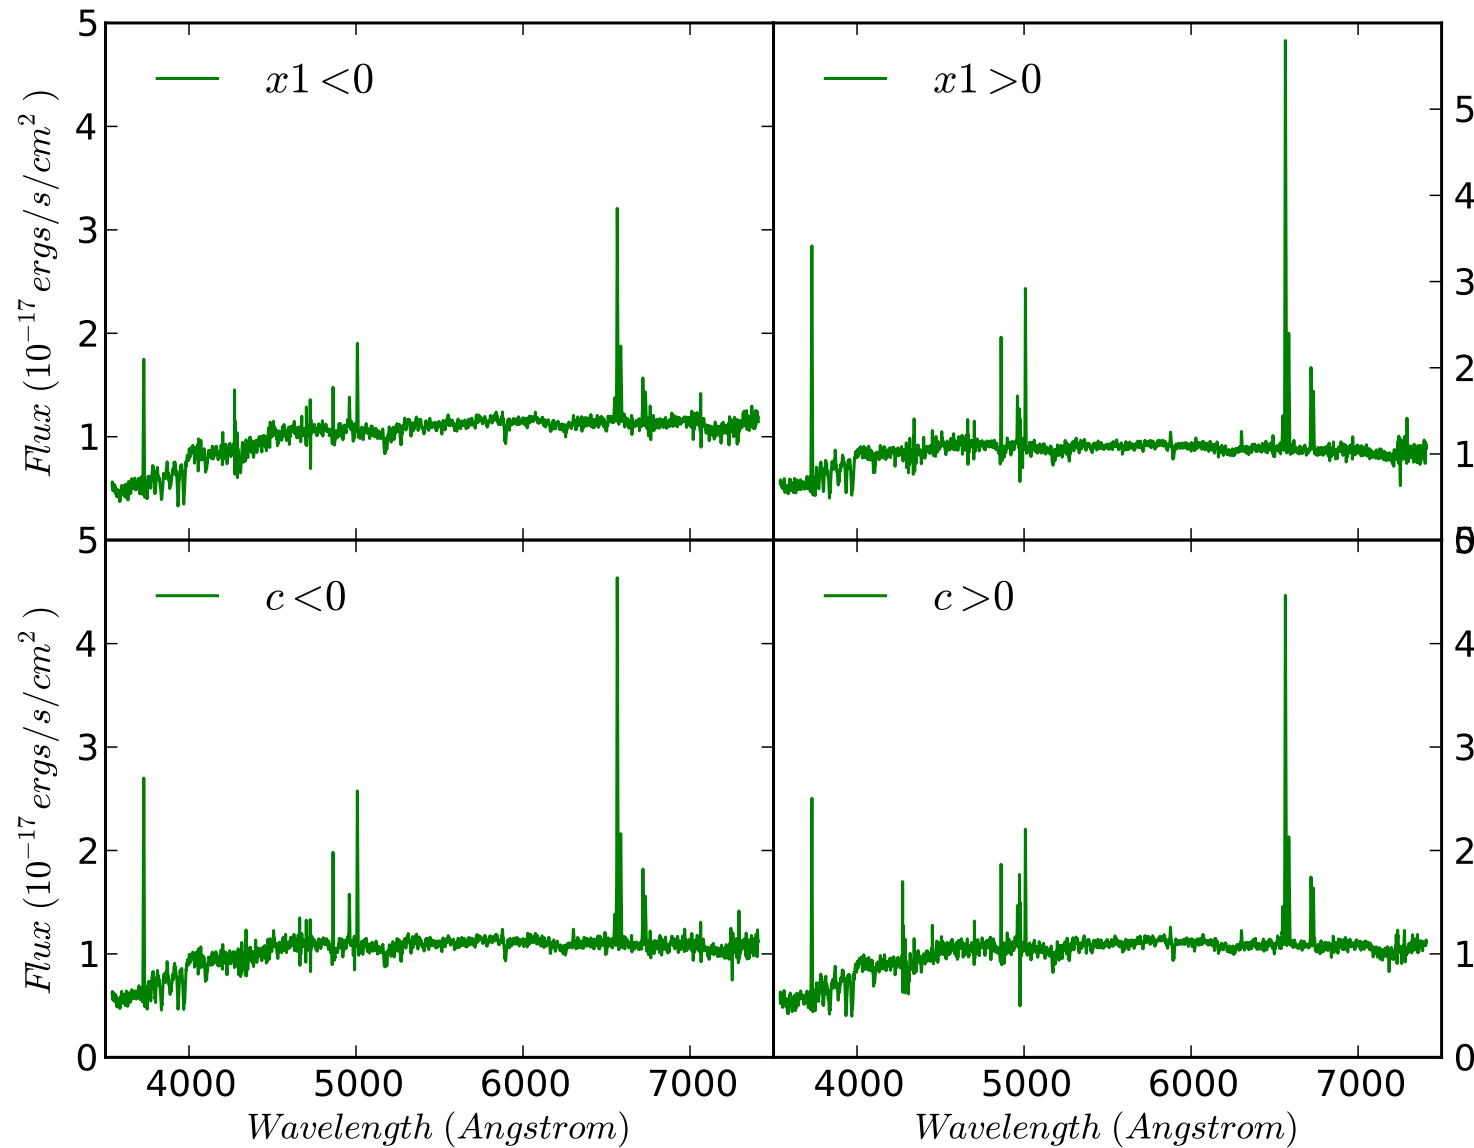

Average Spectra of SNe Ia Host

Shuvo, Mike, Jeremy, + OzDES

OzDES

OzDES (Stacks on SNe Ia colour)