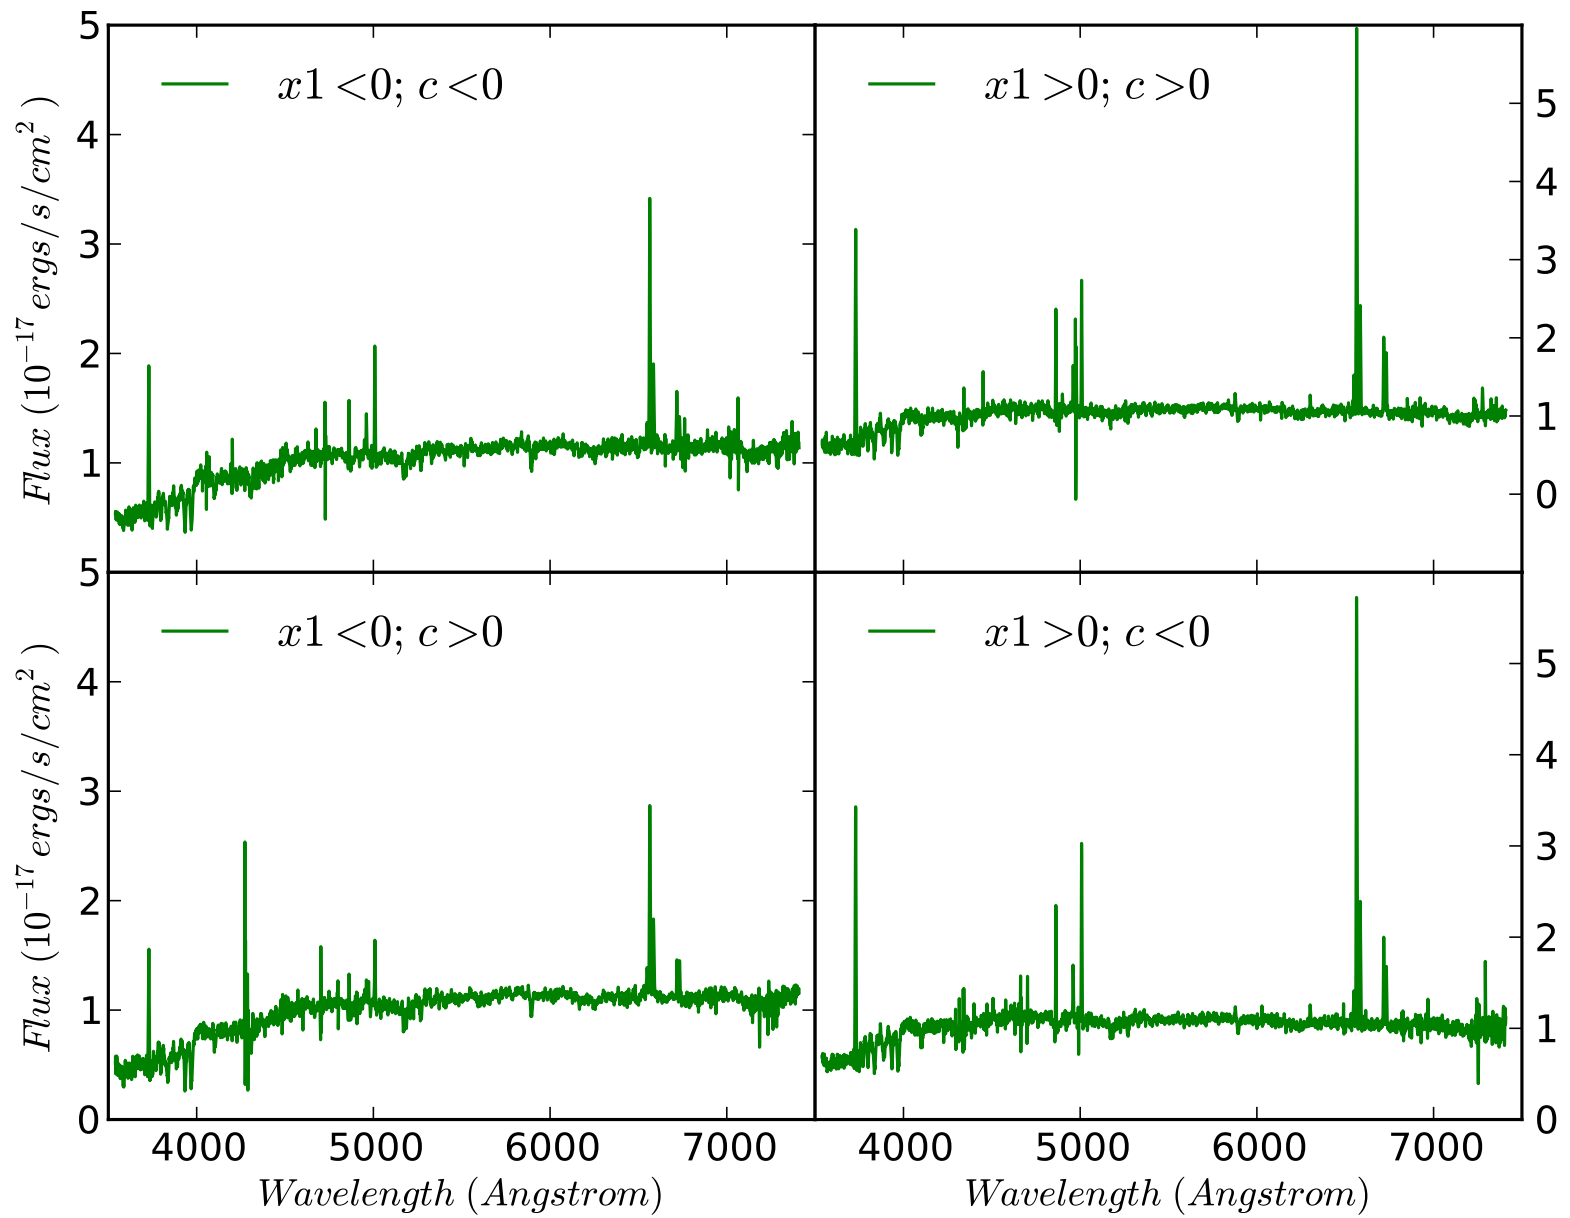

Average Spectra of SNe Ia Host

Shuvo, Mike, Jeremy, + OzDES

OzDES

OzDES (Stacks on SNe Ia colour)